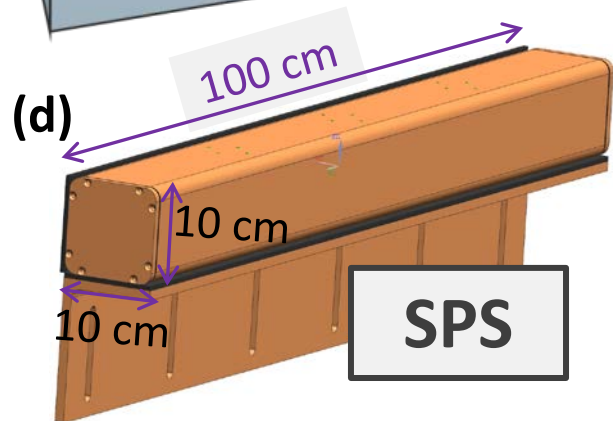

top view

(c) **JPM** (Joint Pressure Monitor) is shown in a side view. The length is 100 cm.

JPM