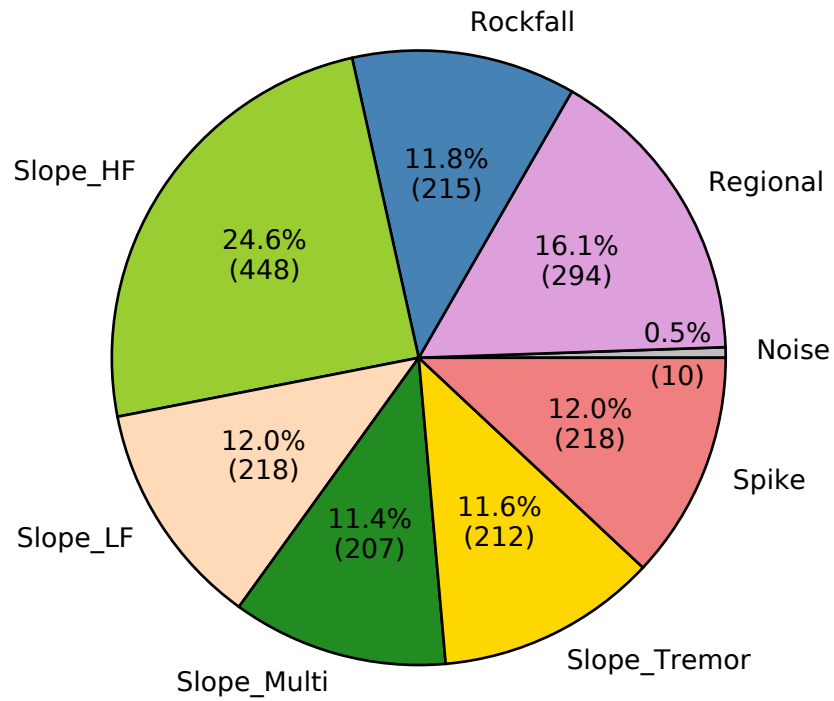

(a) Training set: 1822 events

(b) Test set (manual): 2554 events