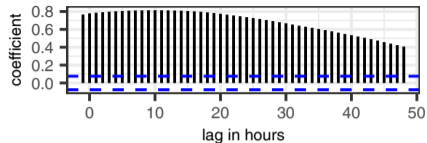

(a) focus time 5 | 2021-07-23 to 2021-08-20

(b) cross correlation

(c) lag = 10 h | coefficient = 0.814