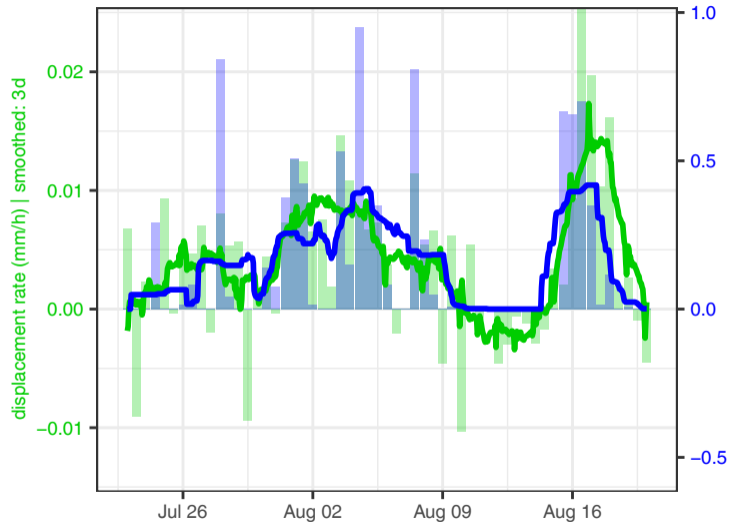

(a) focus time 5 | 2021-07-23 to 2021-08-20

(b) cross correlation

(c) lag = 10 h | coefficient = 0.814