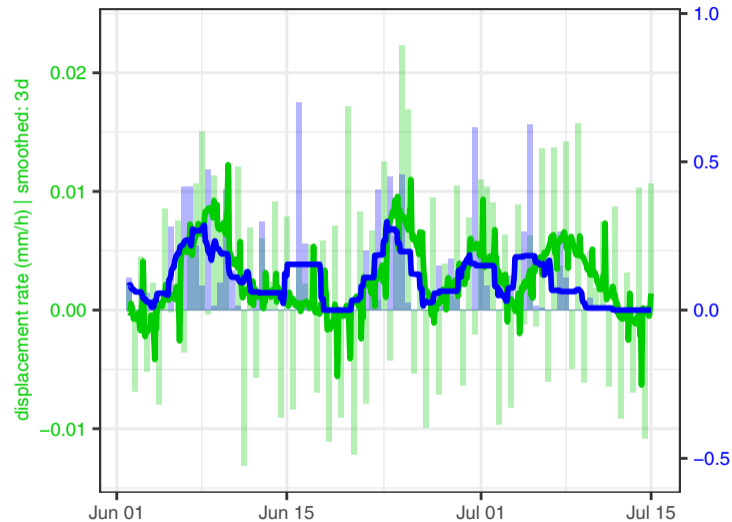

(a) focus time 7 | 2022-06-02 to 2022-07-15

(b) cross correlation

(c) lag = 16 h | coefficient = 0.709