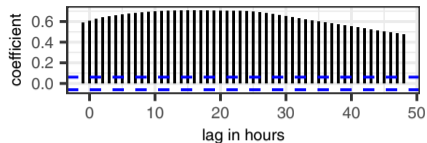

(a) focus time 7 | 2022-06-02 to 2022-07-15

(b) cross correlation

(c) lag = 16 h | coefficient = 0.709