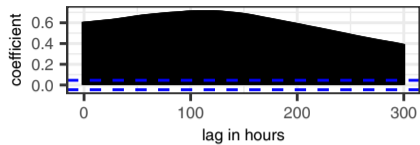

(a) focus time 4 | 2021-05-15 to 2021-07-31

(b) cross correlation

(c) lag = 119 h | coefficient = 0.721