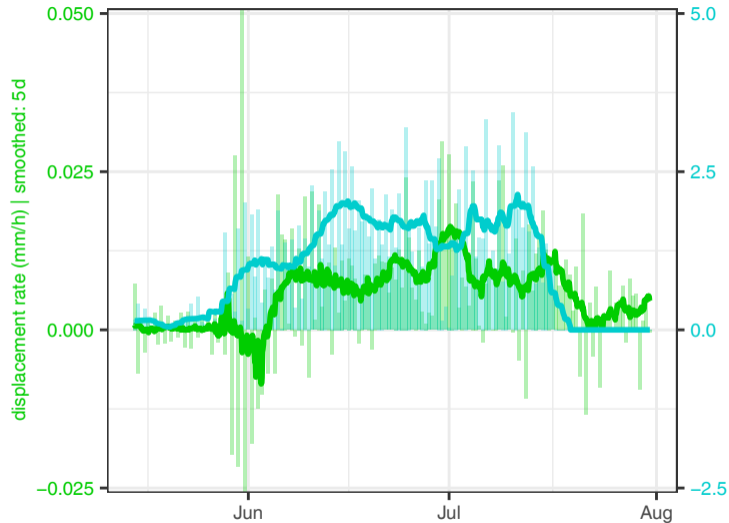

(a) focus time 4 | 2021-05-15 to 2021-07-31

(b) cross correlation

(c) lag = 119 h | coefficient = 0.721