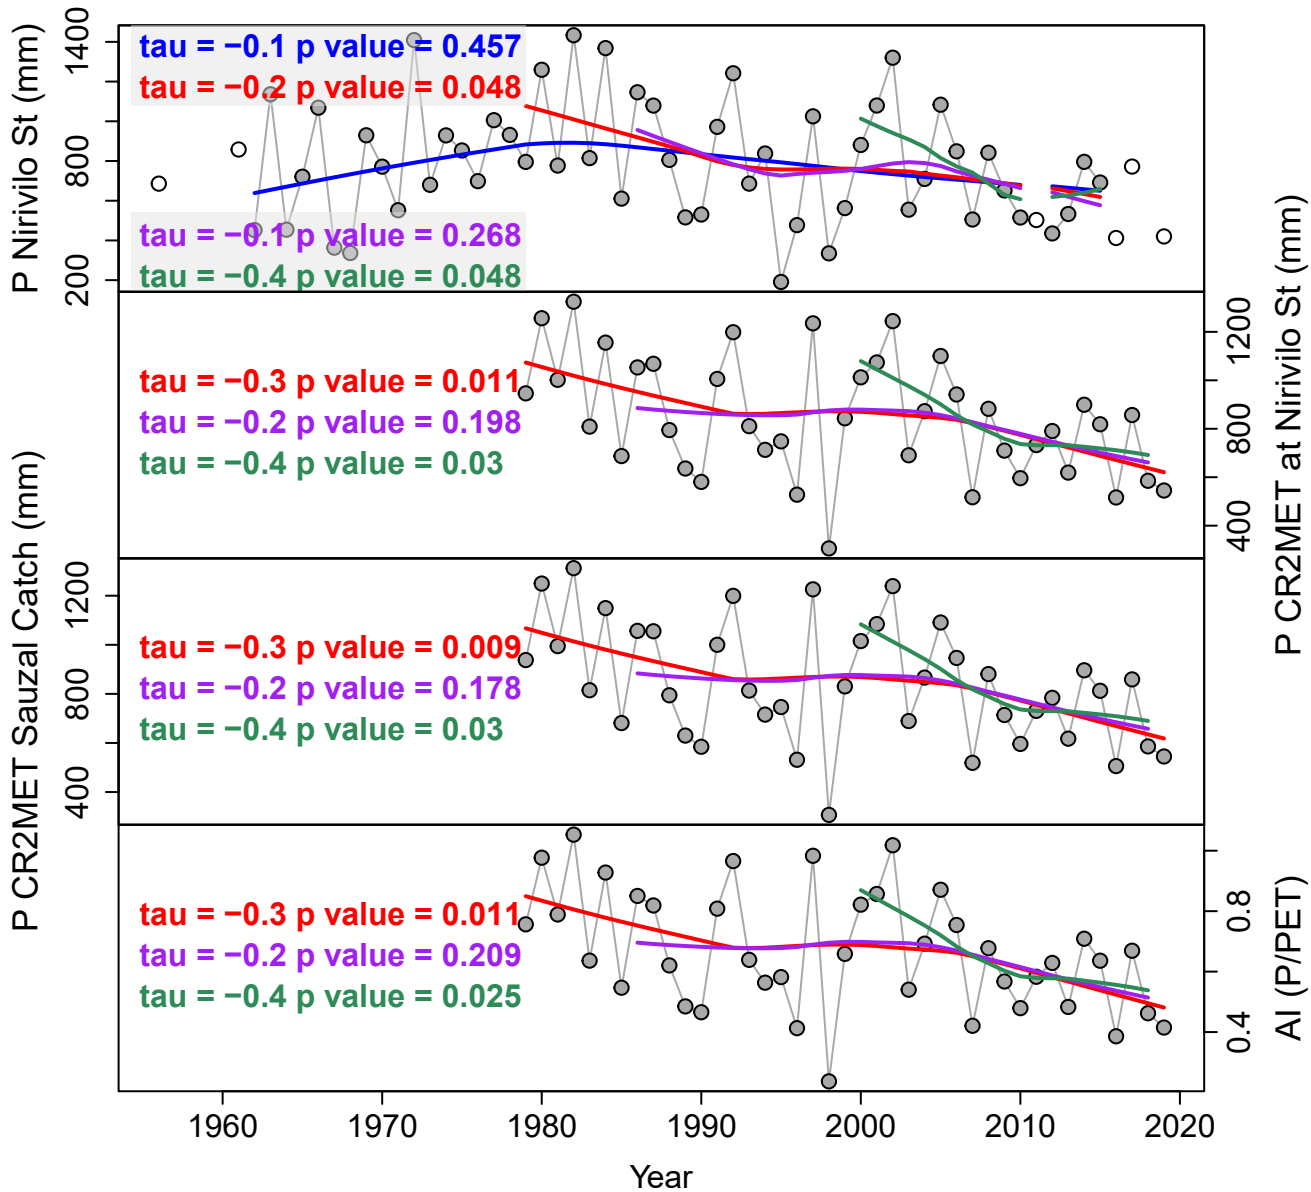

**(a) Annual Rainfall****(b) Seasonal Rainfall at Nirivilo Station**