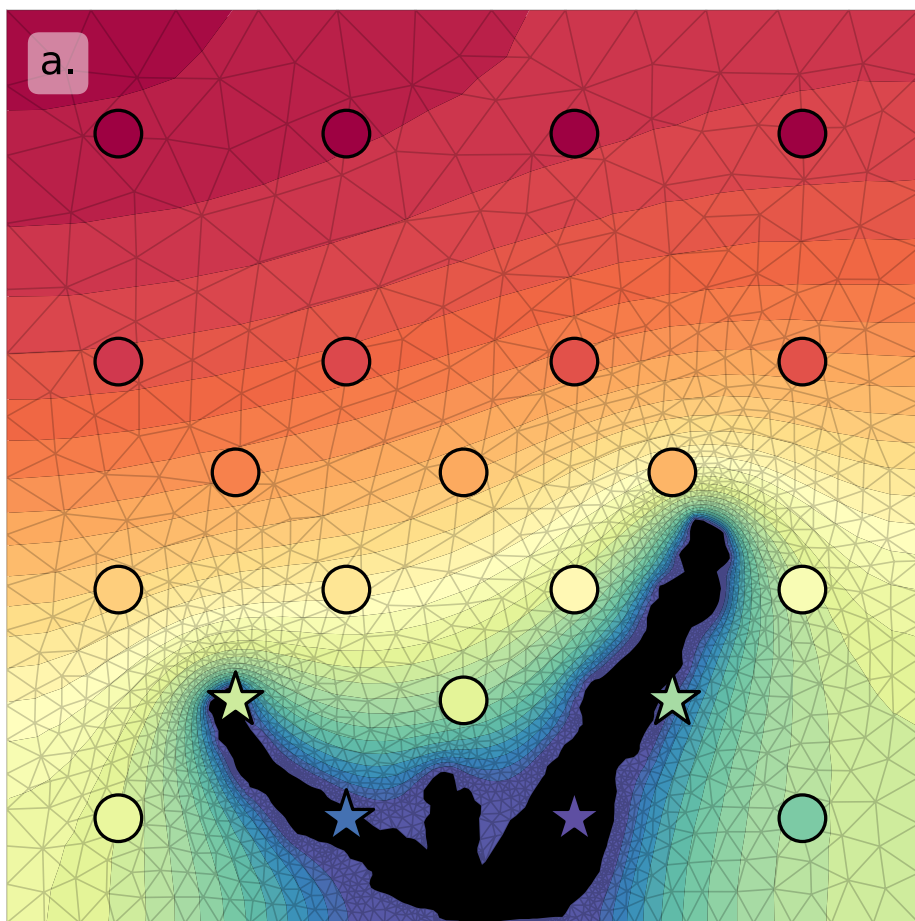

Water table height [cm]

0.5 1.0 1.5 2.0 2.5

150 cm