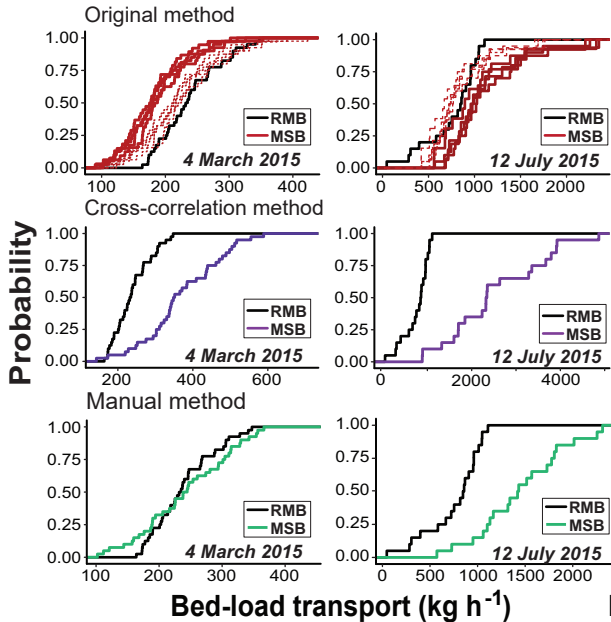

(a) **MSB beam spacing: 0.56, 1.16, 1.74 m**  
(March & July)

(b) **July MSB beam spacing: 1.74, 3.48, 5.22 m**