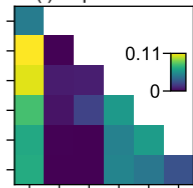

**Base level fall****(a) Divide change****Fault throw****(b) Divide change****(c) Stream change****(d) Stream change****(e) Capture count****(f) Capture count****(g) Species richness****(h) Species richness**