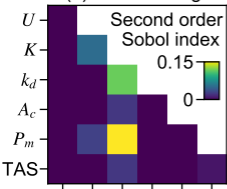

**Base level fall****(a) Divide change****Fault throw****(b) Divide change****(c) Stream change****(d) Stream change****(e) Capture count****(f) Capture count****(g) Species richness****(h) Species richness**