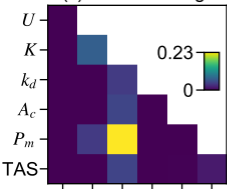

**Base level fall****(a) Divide change****Fault throw****(b) Divide change****(c) Stream change****(d) Stream change****(e) Capture count****(f) Capture count****(g) Species richness****(h) Species richness**