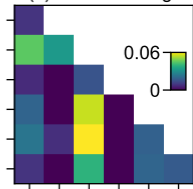

**Base level fall****(a) Divide change****Fault throw****(b) Divide change****(c) Stream change****(d) Stream change****(e) Capture count****(f) Capture count****(g) Species richness****(h) Species richness**