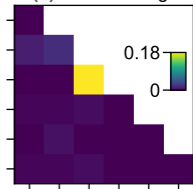

**Base level fall****(a) Divide change****Fault throw****(b) Divide change****(c) Stream change****(d) Stream change****(e) Capture count****(f) Capture count****(g) Species richness****(h) Species richness**