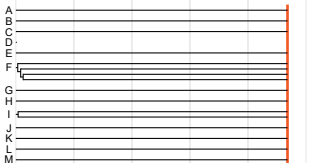

Base level fall scenario

Timeline

Trial examples

12126

12613

Fault throw scenario

Elapsed time (kyr)