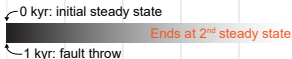

Base level fall scenario

Timeline

Trial examples

12126

12613

Fault throw scenario

Elapsed time (kyr)