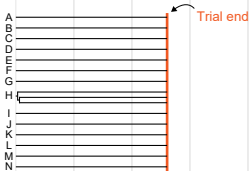

Base level fall scenario

Timeline

Trial examples

12126

12613

Fault throw scenario

Elapsed time (kyr)